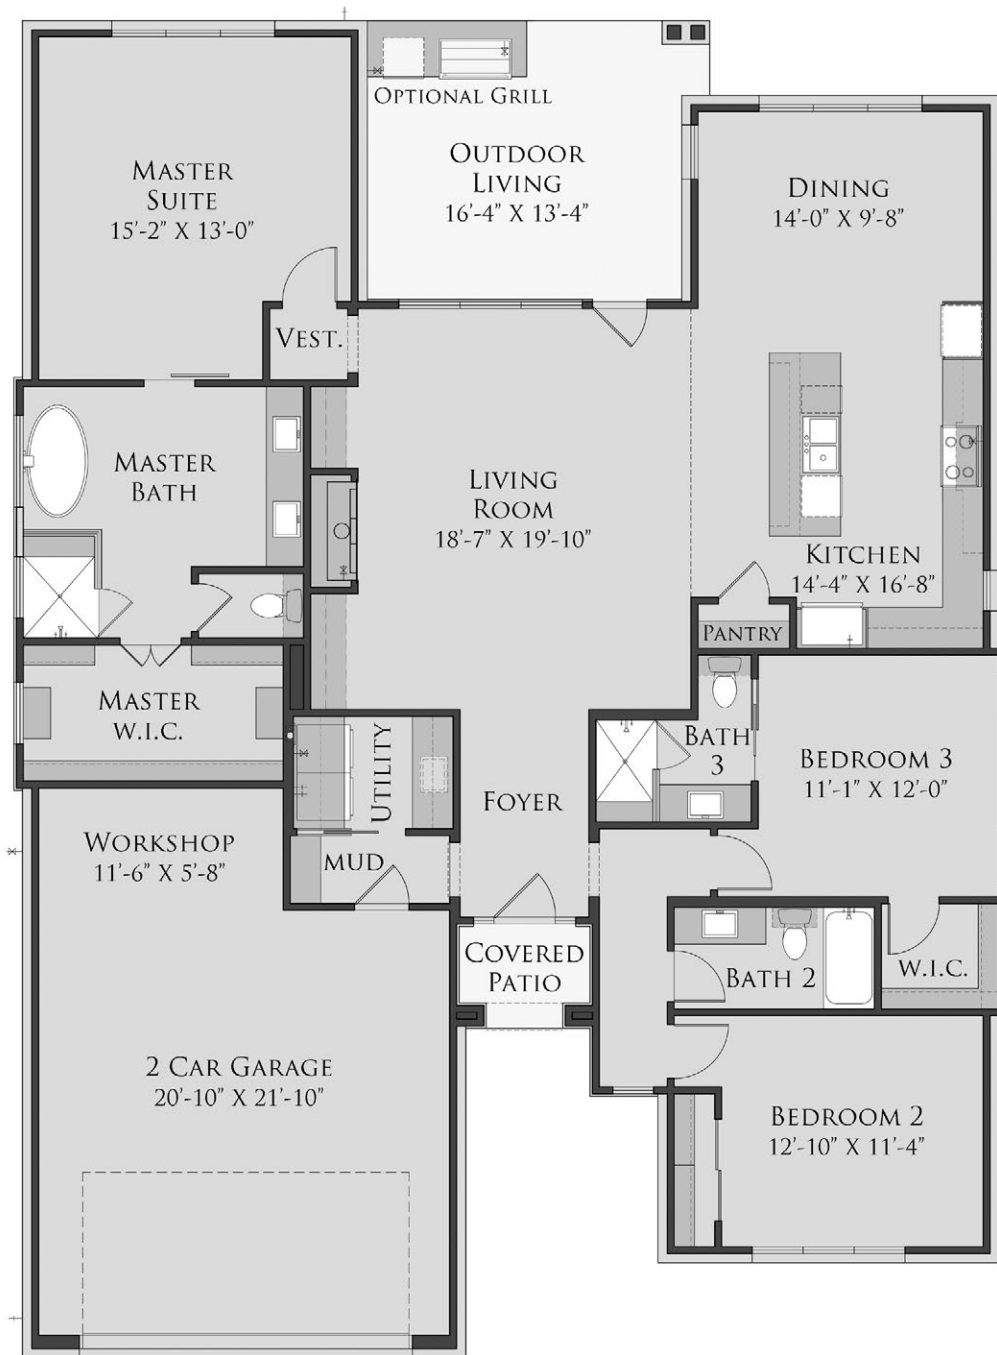

THE ROSEWOOD

2016 sq.ft. • 3 Bedroom • 3 Bathrooms • 1 Story

PROMINENCE H O M E S

It's where you **LIVE**

*Square footage is approximate. Floorplans may vary slightly by elevation. Subject to change without notice. Optional features available at additional cost. 12/31/20

THE ROSEWOOD

2016 sq.ft. • 3 Bedroom • 3 Bathrooms • 1 Story

Elevation A

Elevation B

PROMINENCE H O M E S

It's where you **LIVE**

*Square footage is approximate. Floorplans may vary slightly by elevation. Subject to change without notice. Optional features available at additional cost. 12/31/20